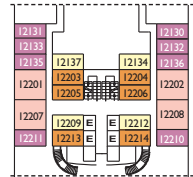

Entertainment

- Theatre on two levels
- Casino
- Disco
- Open air pool deck
- Internet Point
- Library
- Shopping Center
- Squok Club

Capriccio Bar

Grt: 75.000 t
Length: 253 m
Width 32 m
Cruising speed: 22 knots
Max speed: 24 knots

Outside cabins ocean view

- Classic** Manon, Carmen, Nabucco, Bohème
- Premium** Otello, Tosca, Norma, Butterfly

Cabins with ocean view balcony

- Classic** Tosca
- Premium** Tosca, Norma

Suites

- Mini Suite with ocean view.** Rigoletto, Butterfly
- Mini Suite with ocean view balcony.** Rigoletto
- Suite with ocean view.** Rigoletto

DECK 12 BUTTERFLY

DECK 11 RIGOLETTO

DECK 10 NORMA

DECK 9 TOSCA

DECK 8 OTELLO

DECK 7 CARMEN

DECK 5 BOHÈME

DECK 6A MANON