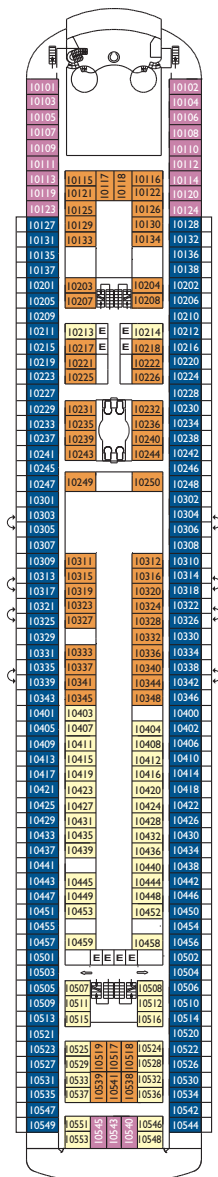

Entertainment

- Theatre on two levels
- Casino
- Disco
- Open air pool deck
- Internet Point
- Library
- Shopping Center
- Squok Club

Capriccio Bar

Grt: 75.000 t
Length: 253 m
Width 32 m
Cruising speed: 22 knots
Max speed: 24 knots

- single cabin
- H cabin for disabled guests
- ζ interconnecting cabins
- E lift

Inside cabins

- Classic** Nabucco, Bohème, Manon, Carmen, Otello, Tosca, Norma, Butterfly
- Premium** Otello, Tosca, Norma, Butterfly

DECK 12 BUTTERFLY

DECK 11 RIGOLETTO

DECK 10 NORMA

DECK 9 TOSCA

DECK 8 OTELLO

DECK 7 CARMEN

DECK 5 BOHÈME

DECK 6A MANON

DECK 4 NABUCCO