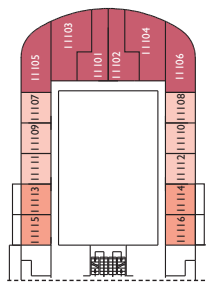

Entertainment

- Theatre on two levels
- Casino
- Disco
- Open air pool deck
- Internet Point
- Library
- Shopping Center
- Squok Club

Capriccio Bar

Grt: 75.000 t
Length: 253 m
Width 32 m
Cruising speed: 22 knots
Max speed: 24 knots

Outside cabins ocean view

- Classic** Manon, Carmen, Nabucco, Bohème
- Premium** Otello, Tosca, Norma, Butterfly

Cabins with ocean view balcony

- Classic** Tosca
- Premium** Tosca, Norma

Suites

- Mini Suite with ocean view.** Rigoletto, Butterfly
- Mini Suite with ocean view balcony.** Rigoletto
- Suite with ocean view.** Rigoletto

DECK 12 BUTTERFLY

DECK 11 RIGOLETTO

DECK 10 NORMA

DECK 9 TOSCA

DECK 8 OTELLO

DECK 7 CARMEN

DECK 5 BOHÈME

DECK 6A MANON

DECK 4 NABUCCO