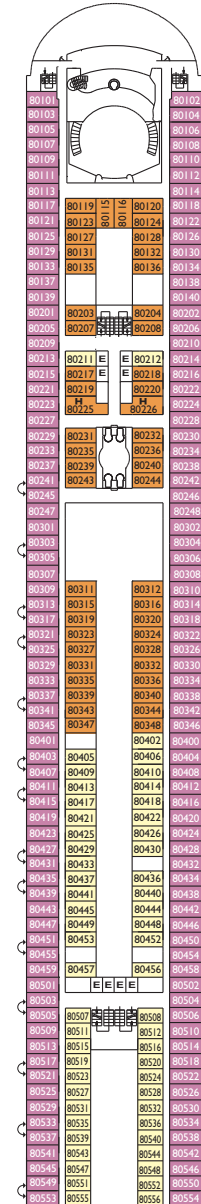

Entertainment

- Theatre on two levels
- Casino
- Disco
- Open air pool deck
- Internet Point
- Library
- Shopping Center
- Squok Club

Capriccio Bar

Grt: 75.000 t
Length: 253 m
Width 32 m
Cruising speed: 22 knots
Max speed: 24 knots

- single cabin
- H cabin for disabled guests
- ζ interconnecting cabins
- E lift

Inside cabins

- Classic** Nabucco, Bohème, Manon, Carmen, Otello, Tosca, Norma, Butterfly
- Premium** Otello, Tosca, Norma, Butterfly

DECK 12 BUTTERFLY

DECK 11 RIGOLETTO

DECK 10 NORMA

DECK 9 TOSCA

DECK 8 OTELLO

DECK 7 CARMEN

DECK 5 BOHÈME

DECK 6A MANON

DECK 4 NABUCCO