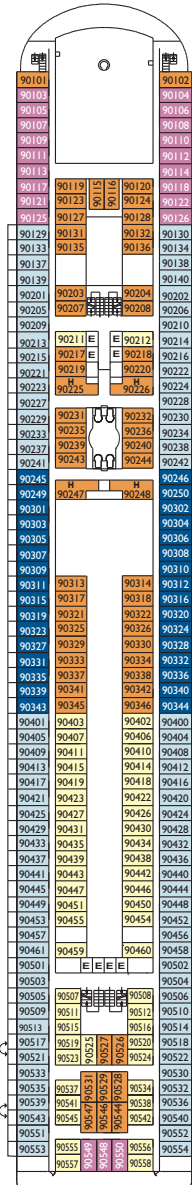

Entertainment

- Theatre on two levels
- Casino
- Disco
- Open air pool deck
- Internet Point
- Library
- Shopping Center
- Squok Club

Capriccio Bar

Grt: 75.000 t
Length: 253 m
Width 32 m
Cruising speed: 22 knots
Max speed: 24 knots

- single cabin
- H cabin for disabled guests
- ζ interconnecting cabins
- E lift

Inside cabins

- Classic** Nabucco, Bohème, Manon, Carmen, Otello, Tosca, Norma, Butterfly
- Premium** Otello, Tosca, Norma, Butterfly

DECK 12 BUTTERFLY

DECK 11 RIGOLETTO

DECK 10 NORMA

DECK 9 TOSCA

DECK 8 OTELLO

DECK 7 CARMEN

DECK 5 BOHÈME

DECK 6A MANON

DECK 4 NABUCCO