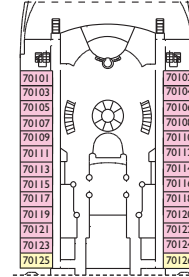

Entertainment

- Theatre on two levels
- Casino
- Disco
- Open air pool deck
- Internet Point
- Library
- Shopping Center
- Squok Club

Capriccio Bar

Grt: 75.000 t
Length: 253 m
Width 32 m
Cruising speed: 22 knots
Max speed: 24 knots

DECK 12 BUTTERFLY

DECK 11 RIGOLETTO

DECK 10 NORMA

DECK 9 TOSCA

DECK 8 OTELLO

DECK 7 CARMEN

DECK 5 BOHÈME

DECK 6A MANON

DECK 4 NABUCCO