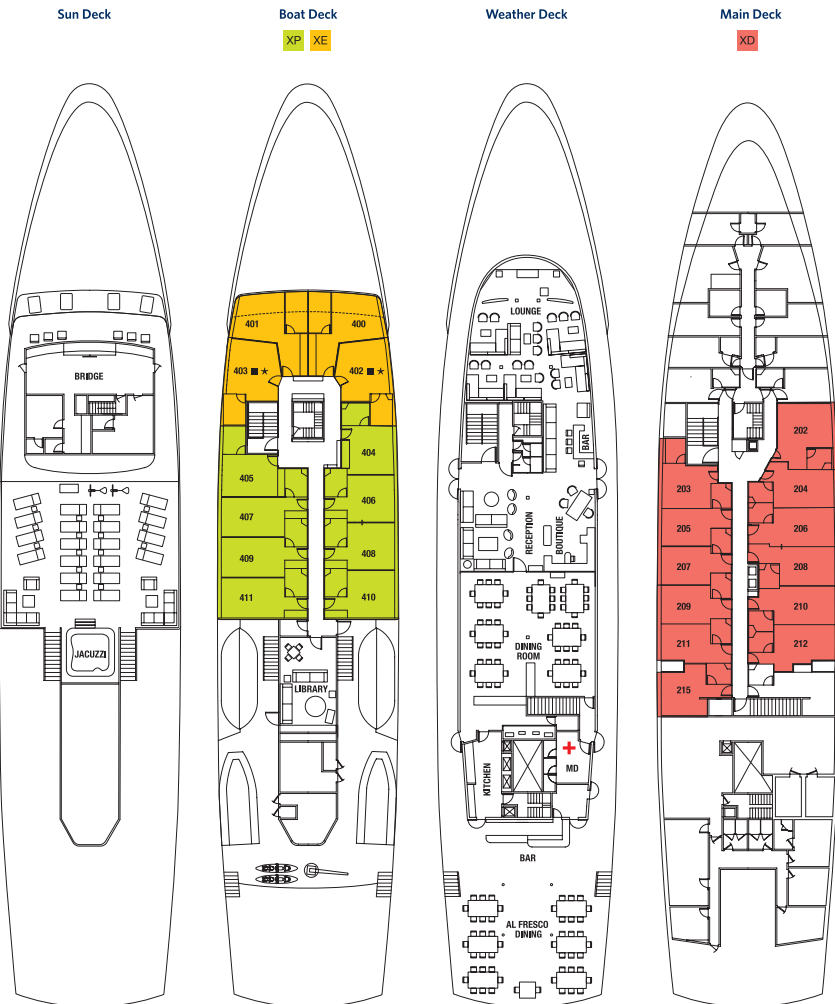

Celebrity Xperience

CELEBRITY XPERIENCESM

All Staterooms feature:

- Two lower beds, convertible to king
- Dual voltage 110/220 AC
- Plentiful storage space in your bathroom and wardrobe
- Flat screen TV
- Direct-dial telephone
- Individual safe
- Desk
- Thermostat-controlled air conditioning
- Private refrigerator
- Wi Fi
- Room service (breakfast, lunch, and dinner available upon request)
- Luggage delivery at boarding
- Laundry service*
- Choice of soft or firm mattress
- Duvet cover
- Pillow menu
- 300 thread count, 100% Egyptian cotton linens
- Hair dryer
- Complimentary use of premium bathrobes
- Complimentary beach towel service
- Binoculars for use and available for purchase
- Complimentary use of snorkel equipment and wetsuits

XE ELITE OCEAN VIEW STATEROOM (400, 401, 402, 403)

- 200ft²
- An ocean view with picture windows

XP PREMIUM OCEAN VIEW STATEROOM (404, 405, 406, 407, 408, 409, 410, 411)

- 175ft²
- An ocean view with picture windows

XD DELUXE OCEAN VIEW STATEROOM (202, 203, 204, 205, 206, 207, 208, 209, 210, 211, 212, 215)

- 160ft²
- An ocean view with porthole windows

* Additional charges apply