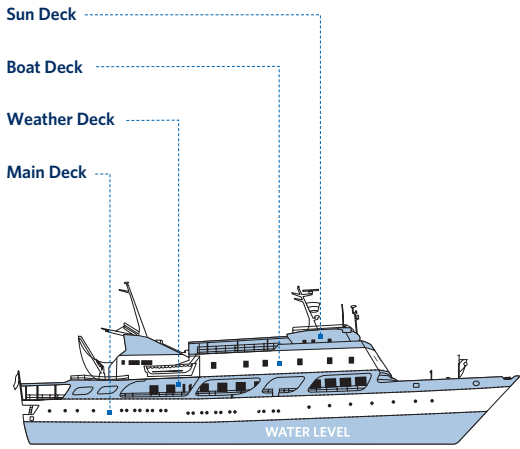

Celebrity Xperience

CELEBRITY XPERIENCESM

All Staterooms feature:

- Two lower beds, convertible to king
- Dual voltage 110/220 AC
- Plentiful storage space in your bathroom and wardrobe
- Flat screen TV
- Direct-dial telephone
- Individual safe
- Desk
- Thermostat-controlled air conditioning
- Private refrigerator
- Wi Fi
- Room service (breakfast, lunch, and dinner available upon request)
- Luggage delivery at boarding
- Laundry service*
- Choice of soft or firm mattress
- Duvet cover
- Pillow menu
- 300 thread count, 100% Egyptian cotton linens
- Hair dryer
- Complimentary use of premium bathrobes
- Complimentary beach towel service
- Binoculars for use and available for purchase
- Complimentary use of snorkel equipment and wetsuits

XE ELITE OCEAN VIEW STATEROOM (400, 401, 402, 403)

- 200ft²
- An ocean view with picture windows

XP PREMIUM OCEAN VIEW STATEROOM (404, 405, 406, 407, 408, 409, 410, 411)

- 175ft²
- An ocean view with picture windows