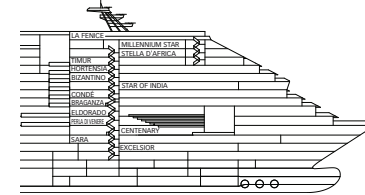

Costa Diadema